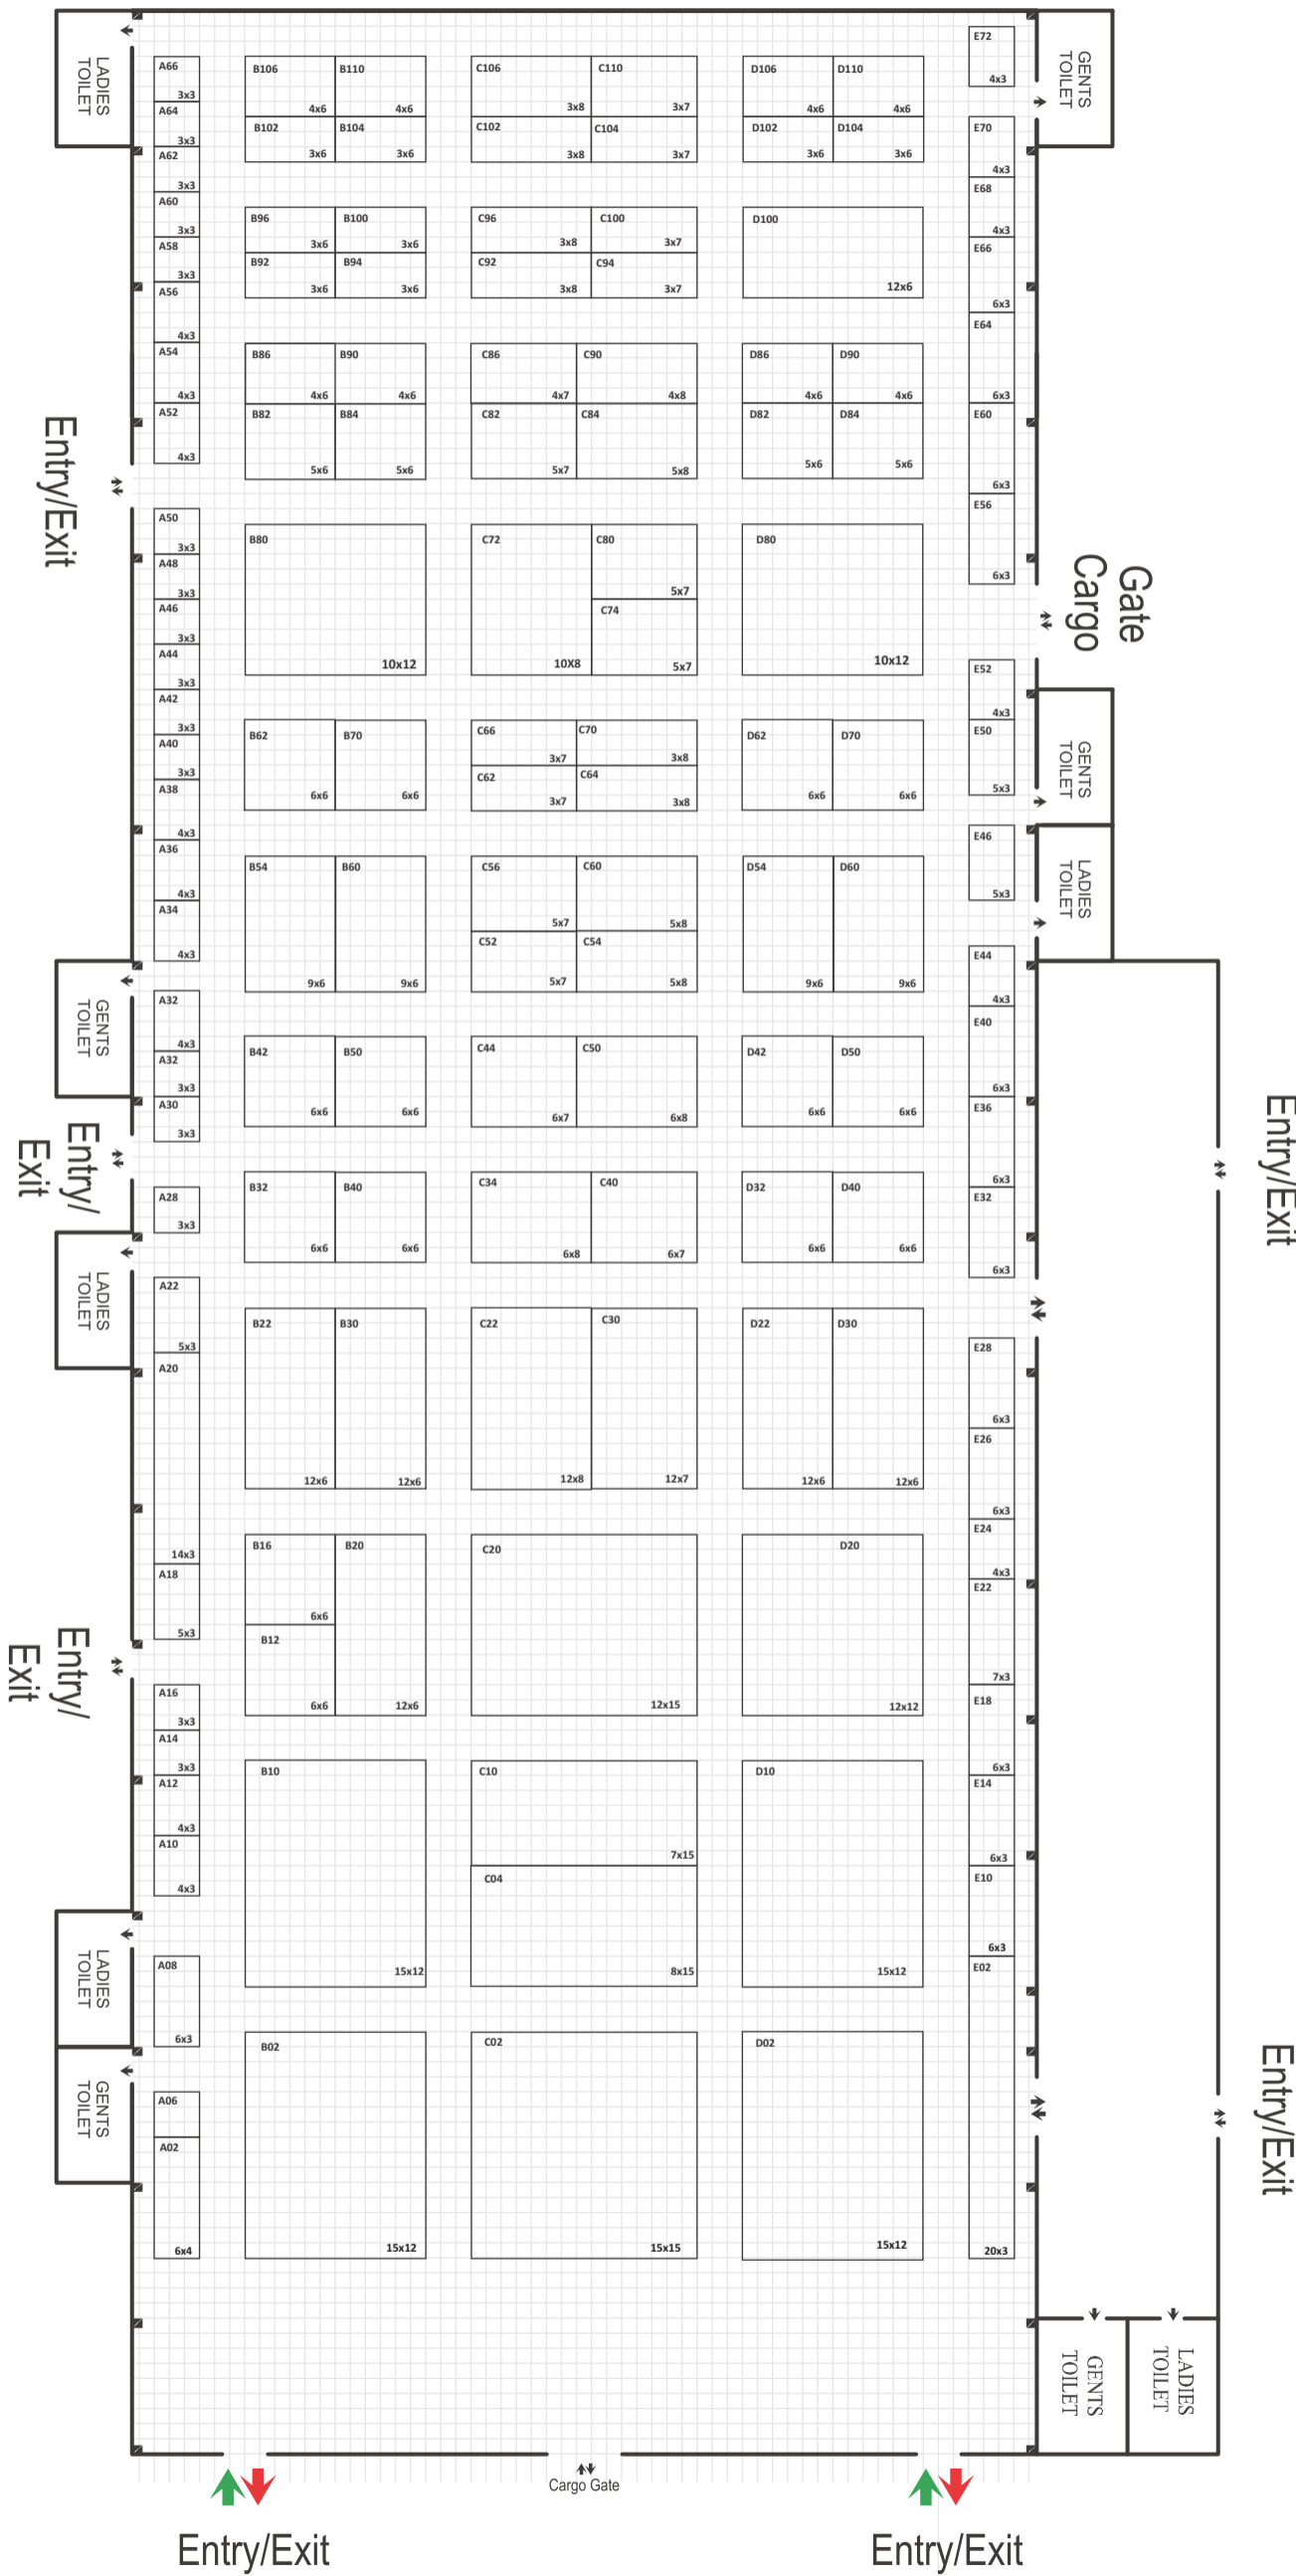

**Exhibition Hours:
10.00 AM to 6.00 PM**

- Available
- Indian
- International
- Void

**HALL NO. 4
BOMBAY CONVENTION &
EXHIBITION CENTRE**

Organised by:

**HALL NO. 4
BOMBAY CONVENTION & EXHIBITION CENTRE**

Note: Plan is subject to alteration without prior notice
Do not scale from this plan, use written dimension only